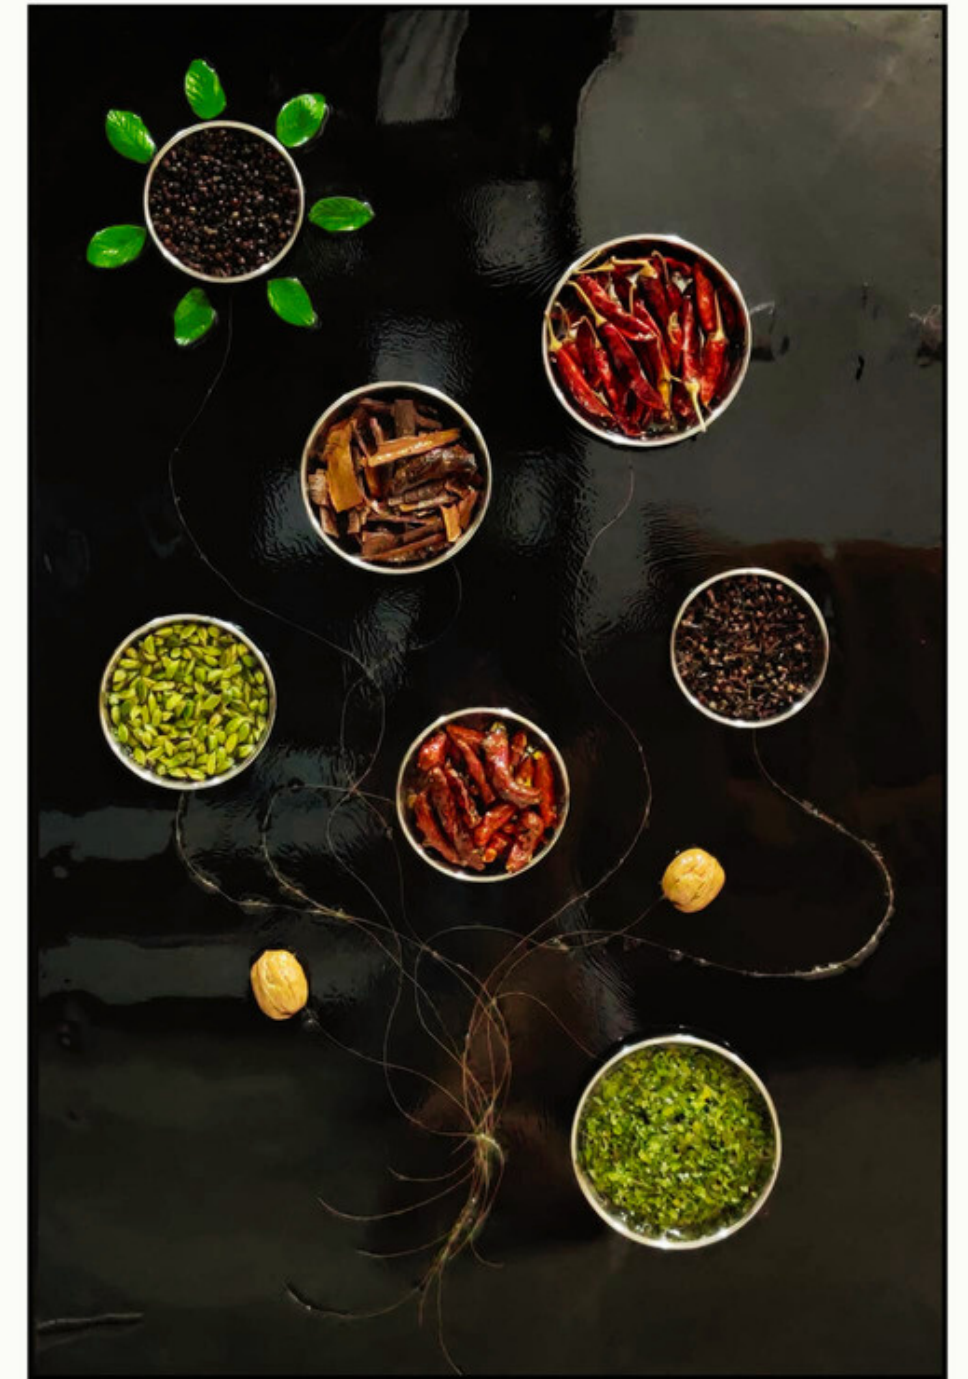

“REAL COFFEE BEANS RESIN PAINTING”

SIZE 36” × 24”

“REAL COFFEE BEANS RESIN PAINTING
SIZE 36” × 22”

“REAL VEGETABLE RESIN
PAINTING”
Size 3ft by 2ft

“JAMUN GLASS WITH LEMONADE
CUTTED SLICE RESIN PAINTING”
Size 3ft by 2ft

“REAL INDIAN-SPICIES
RESIN PAINTING”
Size 3ft by 2ft

INDIAN-SPICES RESIN PAINTING

Size 36" × 24"

DECORATIVE PAINTINGS

"Celestial Wall Embellishments: An Exquisite Fusion of
Decorative Artistry"

"Sculpting Serenity: Crafting Timeless Beauty with Wood and Resin"

Each resin geode holds a story, a unique exploration of textures, and a celebration of the delicate interplay between light and shadow. As they grace your living space, these enchanting works of art breathe life into your walls, infusing them with a touch of organic opulence. The intermingling hues and crystalline formations draw the eye, creating a focal point that sparks conversations and elicits a sense of wonder.

Size 6ft by 3ft

Plate Art
Size 12"

Plate Art
Size 12"

“Intense love of Radha & Krishna Painting”.
Size 30”

"Rivers of Imagination: Unveiling the Resin's Journey Within Wood"
Size 4ft & 2ft width

KEEP IN TOUCH!