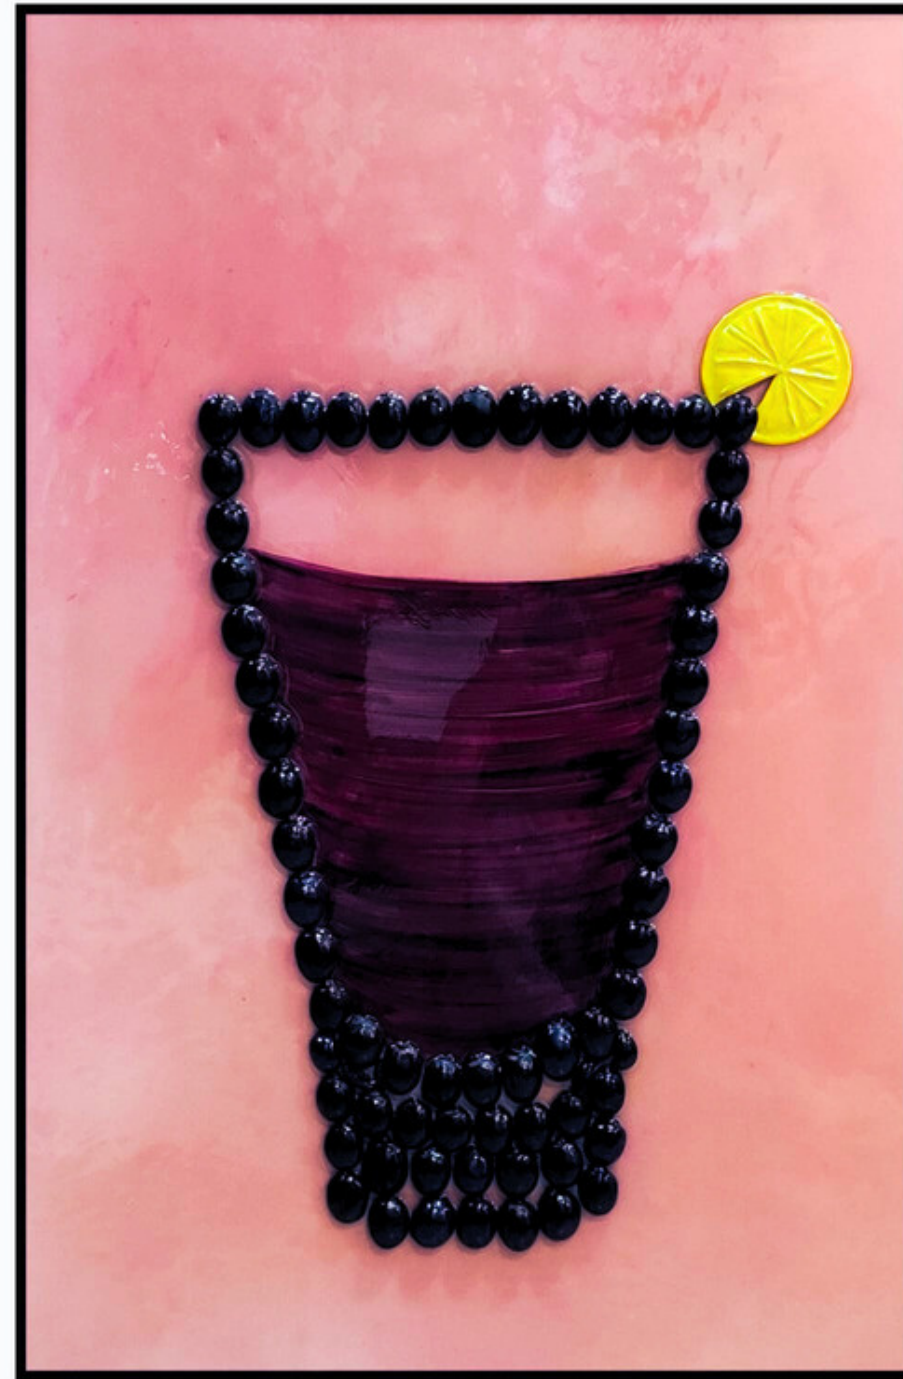

“REAL COFFEE BEANS RESIN PAINTING”

SIZE 36” × 24”

“REAL COFFEE BEANS RESIN PAINTING
SIZE 36” × 22”

“REAL VEGETABLE RESIN
PAINTING”
Size 3ft by 2ft

“JAMUN GLASS WITH LEMONADE
CUTTED SLICE RESIN PAINTING”
Size 3ft by 2ft

“REAL INDIAN-SPICIES
RESIN PAINTING”
Size 3ft by 2ft

INDIAN-SPICES RESIN PAINTING

Size 36" × 24"

DECORATIVE PAINTINGS

"Celestial Wall Embellishments: An Exquisite Fusion of
Decorative Artistry"

"Sculpting Serenity: Crafting Timeless Beauty with Wood and Resin"

Each resin geode holds a story, a unique exploration of textures, and a celebration of the delicate interplay between light and shadow. As they grace your living space, these enchanting works of art breathe life into your walls, infusing them with a touch of organic opulence. The intermingling hues and crystalline formations draw the eye, creating a focal point that sparks conversations and elicits a sense of wonder.